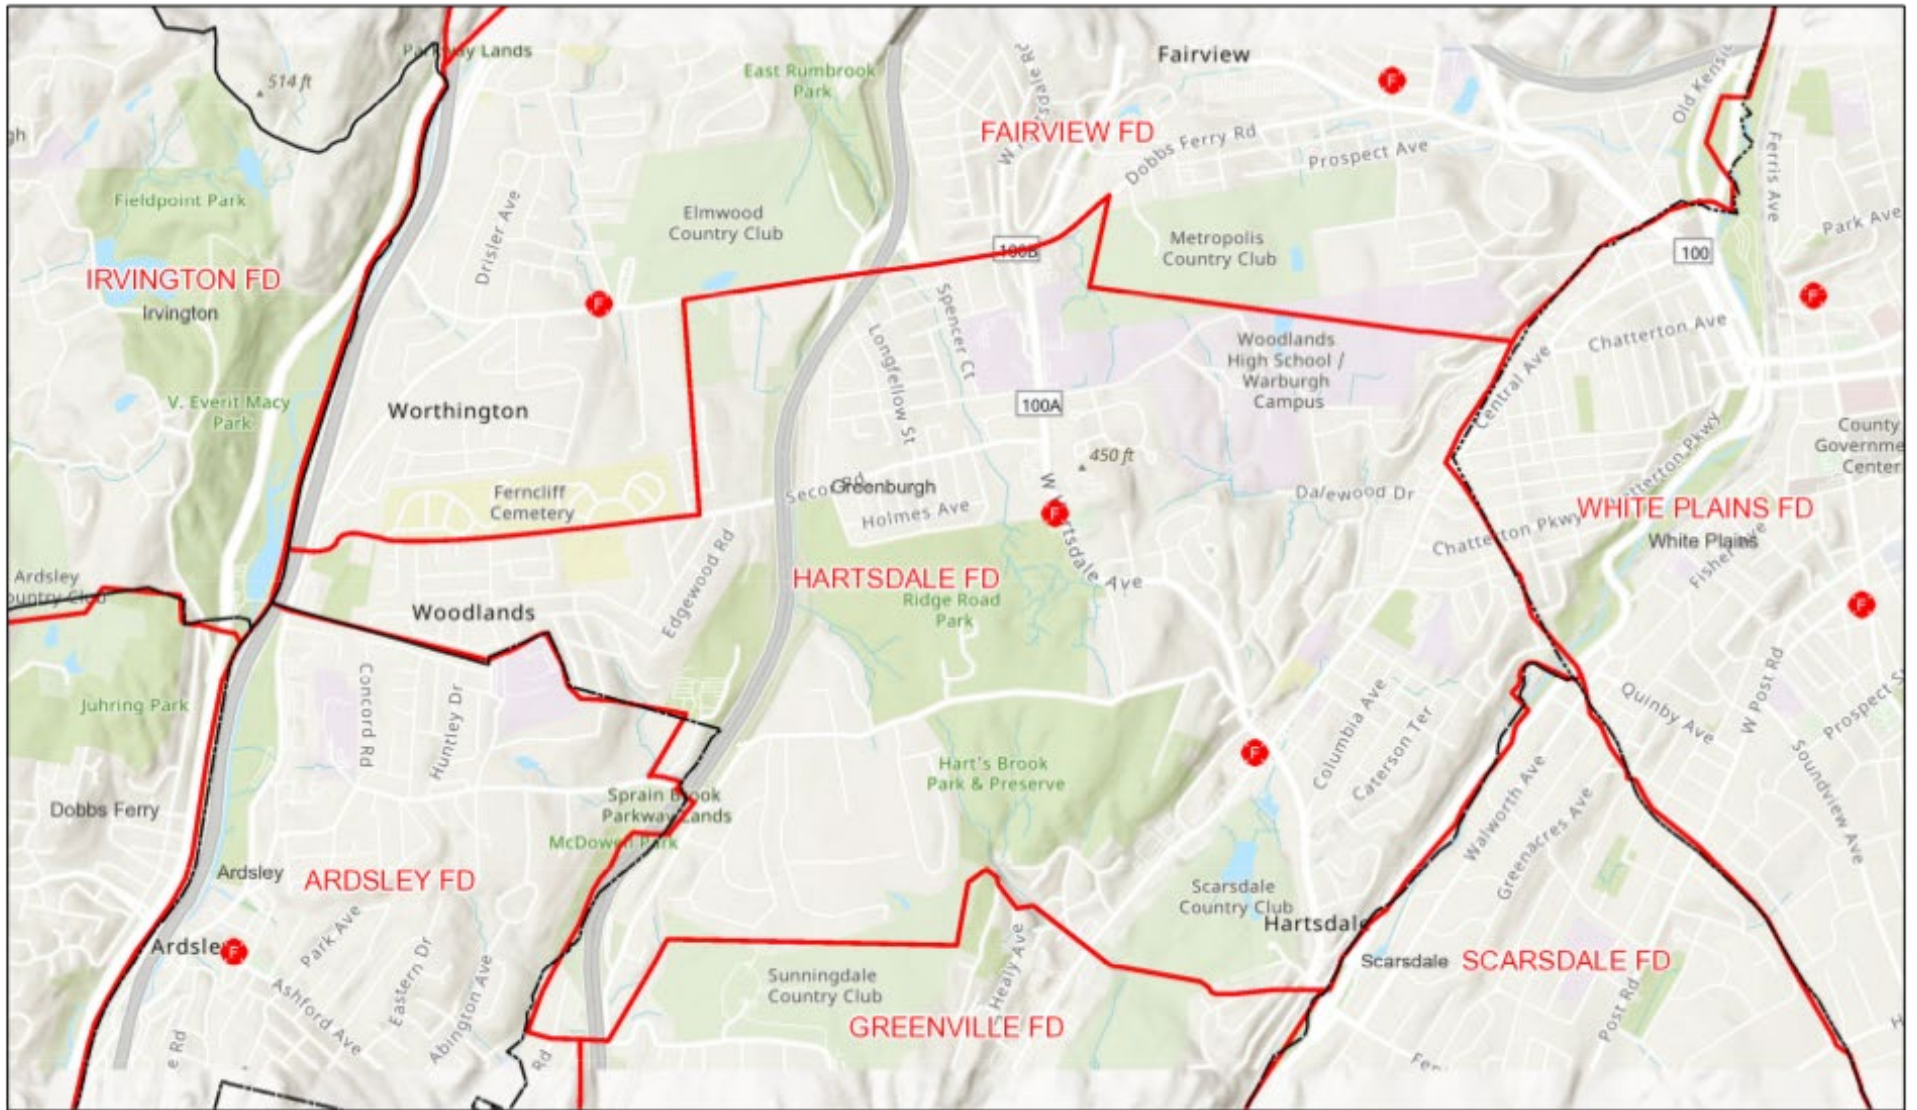

Fire District Boundaries with Fire Stations and Surrounds

2/26/2022, 1:19:49 PM

1:36,112

- Fire Stations
- Municipal Boundaries
- Fire Districts

GLS

<http://giswww.westchestergov.com>

 Michaelan Office Building

 148 Marline Avenue Rm 214

 White Plains, New York 10601